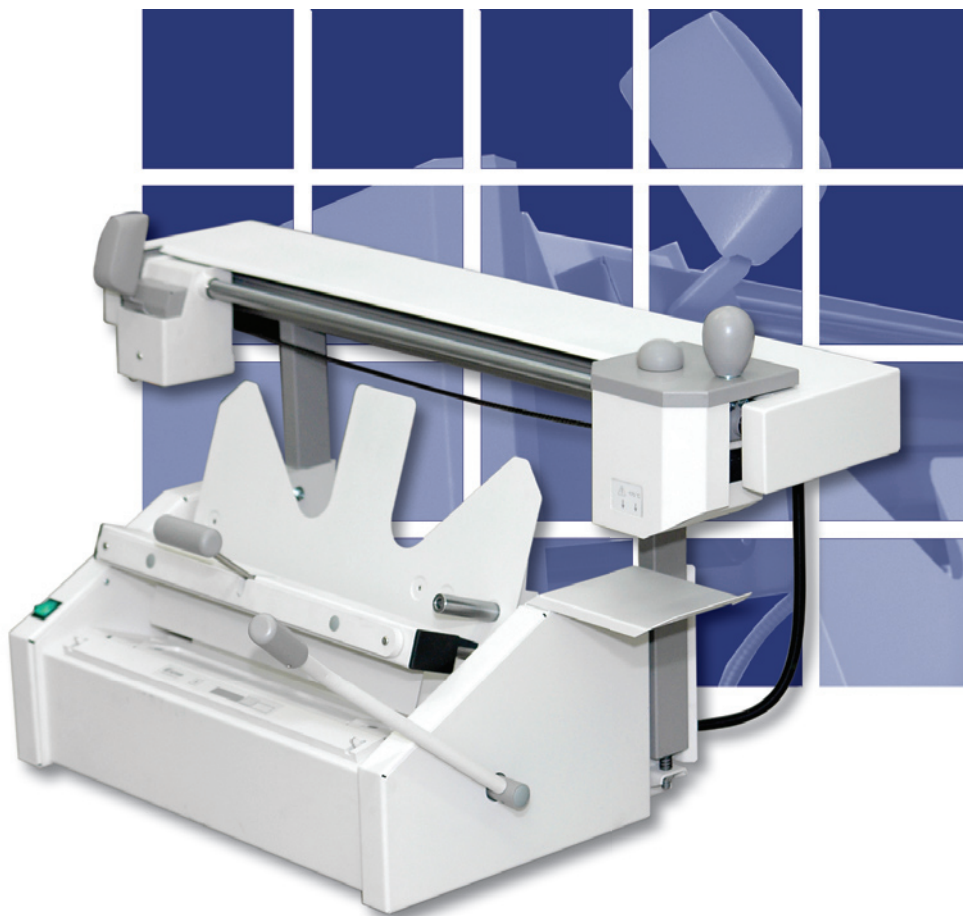

P E R F E C T B I N D I N G M A C H I N E

FASTBIND ELITE XT

FLEXIBLE BINDING SYSTEM

EASILY BINDS UP TO SRA3 FORMAT

DUST FREE SPINE ROUGHENING

COMPACT AND FULLY FEATURED

VERSATILE PERFECT BINDING

Fastbind Elite XT binding machine offers the largest flexibility. It quickly produces hard and soft cover books as well as Manager covers, tear-off pads, strip and lay-flat binding.

Fastbind Elite XT can bind books up to SRA3 size or A4 landscape. This is ideal for print/copy shops, binderies, school yearbooks and photographers. The end result is a strong, square and affordable perfect bound book.

ROUGHENER - PGO

Fastbind Elite XT features the exclusive Paper Grain Opening ("PGO") system. Unlike other spine rougheners that grind the spine creating lots of noise and dust, the PGO opens the paper grain with very little noise and there is no paper dust! The operator can control the number of PGO passes that need to be made, to ensure a strong bind.

EASY TO USE

It's easier to learn than an office copier! Anyone can be making professional quality books and reports in minutes. There are no set-up times or book format adjustments. It self adjusts for book thickness from 1 to 1000 pages. For the best quality, it is also possible to move the paper stopper to one of the three predefined fastening places for A3, A4 or A5 standard formats.