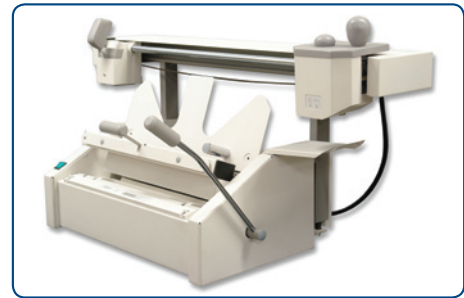

P E R F E C T B I N D I N G M A C H I N E

FASTBIND ELITE XT

FLEXIBLE BINDING SYSTEM

EASILY BINDS UP TO SRA3 FORMAT

DUST FREE SPINE ROUGHENING

COMPACT AND FULLY FEATURED

VERSATILE PERFECT BINDING

Fastbind Elite XT binding machine offers the largest flexibility. It quickly produces hard and soft cover books as well as Manager covers, tear-off pads, strip and lay-flat binding.

ROUGHENER - PGO

Fastbind Elite XT features the exclusive Paper Grain Opening ("PGO") system. Unlike other spine rougheners that grind the spine creating lots of noise and dust, the PGO opens the paper grain with very little noise and there is no paper dust! The operator can control the number of PGO passes that need to be made, to ensure a strong bind.

SPECIFICATIONS

Machine cycles/hour	Up to 450
Capacity books/hour*	Up to 180
Min/max binding thickness	1 – 50 mm
Max. binding length	Up to 455 mm
Min/Max binding height	140 mm/ 320mm
Max cover thickness**	Up to 400 g/m2
Voltage (V) / Frequency (Hz)	220-240 / 50-60
Max. current	3 A
Machine dimensions WxDxH	1050 x 505 x 595 mm
Weight net	50 kg
Package siz WxDxH	1162x617x651
* production time depends on operator	
** depending on specification of material	

Specifications and design are subject to change without prior notice

Table-top on-demand binder

Easy and safe glue application

"PGO" roughener

Predefined places for paper stopper

VERSATILE APPLICATIONS: SOFT COVER • HARD COVER • PADS • STRIPS